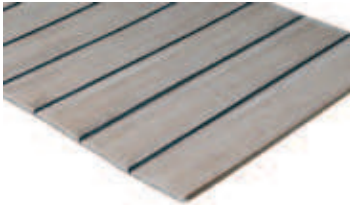

According to the customer wishes, the color of the inlay and the grout can be chosen from the RAL scale. Metallic or gold colors are also available upon request.

03

EXPLORE

OUR PRODUCTS

VARIATIONS

LIGHT TEAK

CLASSIC TEAK

DARK TEAK

LIGHT GREY

DARK GREY

GROUT COLOR OPTIONS:

BLACK

IVORY

WHITE