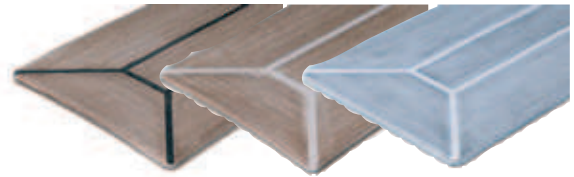

CLASSIC TEAK

DARK TEAK

LIGHT GREY

DARK GREY

GROUT COLOR OPTIONS:

BLACK

IVORY

WHITE