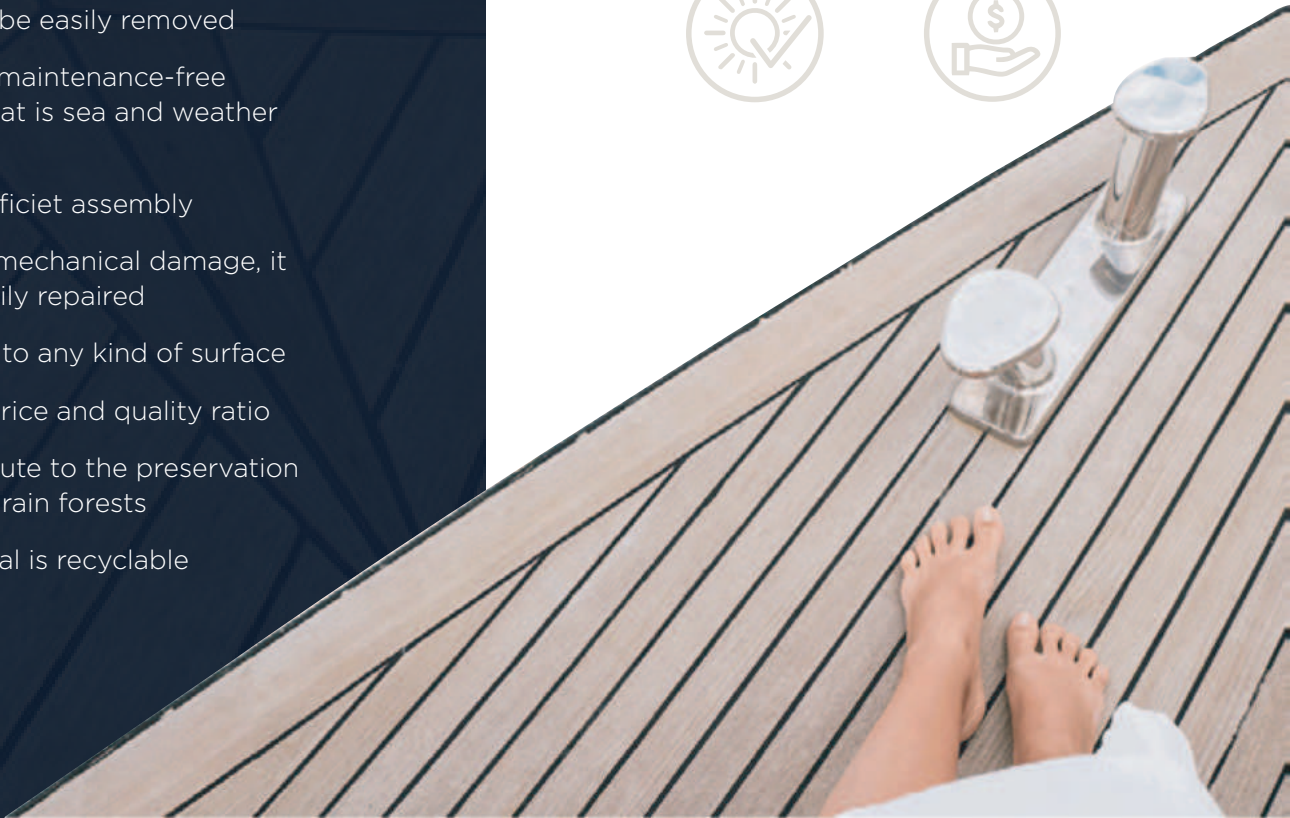

ADVANTAGES

a quality alternative to genuine
supplied in various colours

efficiently dampens noise

has an anti-slip surface

does not lose colour even under
the influence of UV radiation and
does not get old as genuine wood
does

stains can be easily removed

a durable, maintenance-free
material that is sea and weather
resistant

fast and efficient assembly

in case of mechanical damage, it
can be easily repaired

applicable to any kind of surface

excellent price and quality ratio

we contribute to the preservation
of tropical rain forests

this material is recyclable