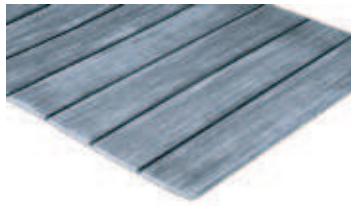

According to the customer wishes, the color of the inlay and the grout can be chosen from the RAL scale. Metallic or gold colors are also available upon request.

03

EXPLORE

OUR PRODUCTS

VARIATIONS

LIGHT TEAK

CLASSIC TEAK

DARK TEAK

LIGHT GREY

DARK GREY

GROUT COLOR OPTIONS:

BLACK

IVORY

WHITE

AVAILABLE IN VARIOUS COLOURS

FAST AND EFFICIENT ASSEMBLY

APPLICABLE TO ANY KIND OF SURFACE

A DURABLE, MAINTENANCE-FREE MATERIAL THAT IS SEA AND WEATHER RESISTANT

CAN BE EASILY REPAIRED IN CASE OF MECHANICAL DAMAGE